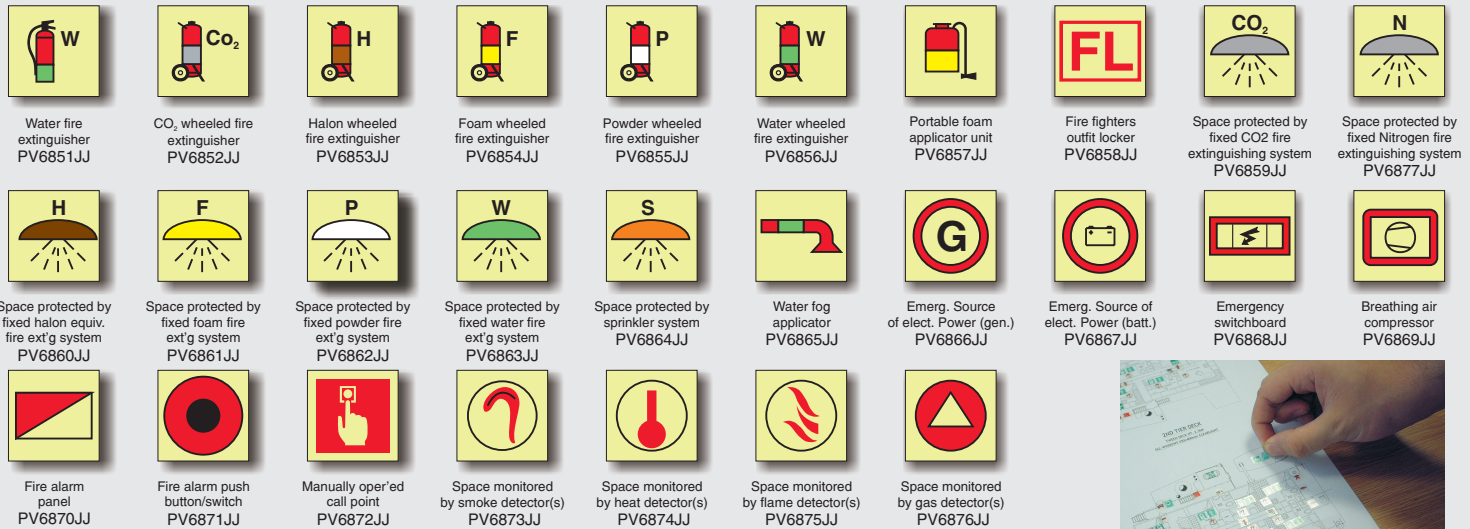

# IMO Fire Control Symbols

to ISO 17631 and IMO Resolution A 952 (23)

## FCS Pictograms on CD

See page 55 for FCS pictograms to ISO 17631 in AutoCAD format suitable for generating Safety and Fire Plans.

## FCS Pictograms (pictured right)

See page 56 for FCS pictograms to ISO 17631 suitable for updating existing Safety and Fire Plans.

## Regulations

The symbols depicted above are intended for use on ships fire plans. Currently there are no regulations that require these symbols to be used as signs. However due to demand from the marine industry we are offering this series of signs based on ISO 17631.