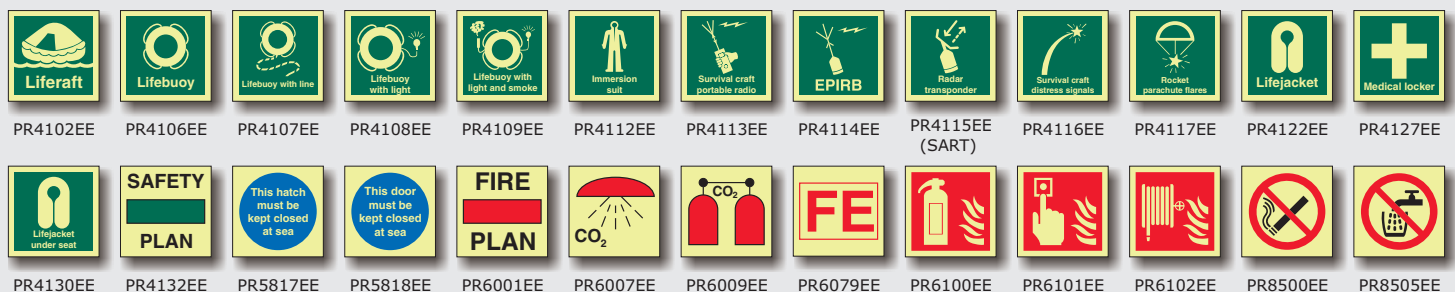

Super Yacht Signs

Information

With certain Super Yachts coming under MCA Regulations there is an increasing demand for signs to suit these vessels. We have introduced a selection of small 'EE' size (50x50) designed specifically for these vessels. The signs are intended to fulfill the requirements without being so obtrusive as to detract from the decor of the vessel. The signs are produced as standard on gloss, rigid photoluminescent material but can be supplied to special order engraved on stainless steel or brass to compliment the high quality finishes required by discerning owners.

IMO Fire Control Symbols available in: . . . . . Photoluminescent, self adhesive vinyl only Prefix: PV

Super yacht signs available in: . . . . . Photoluminescent, rigid PVC only Prefix: PR